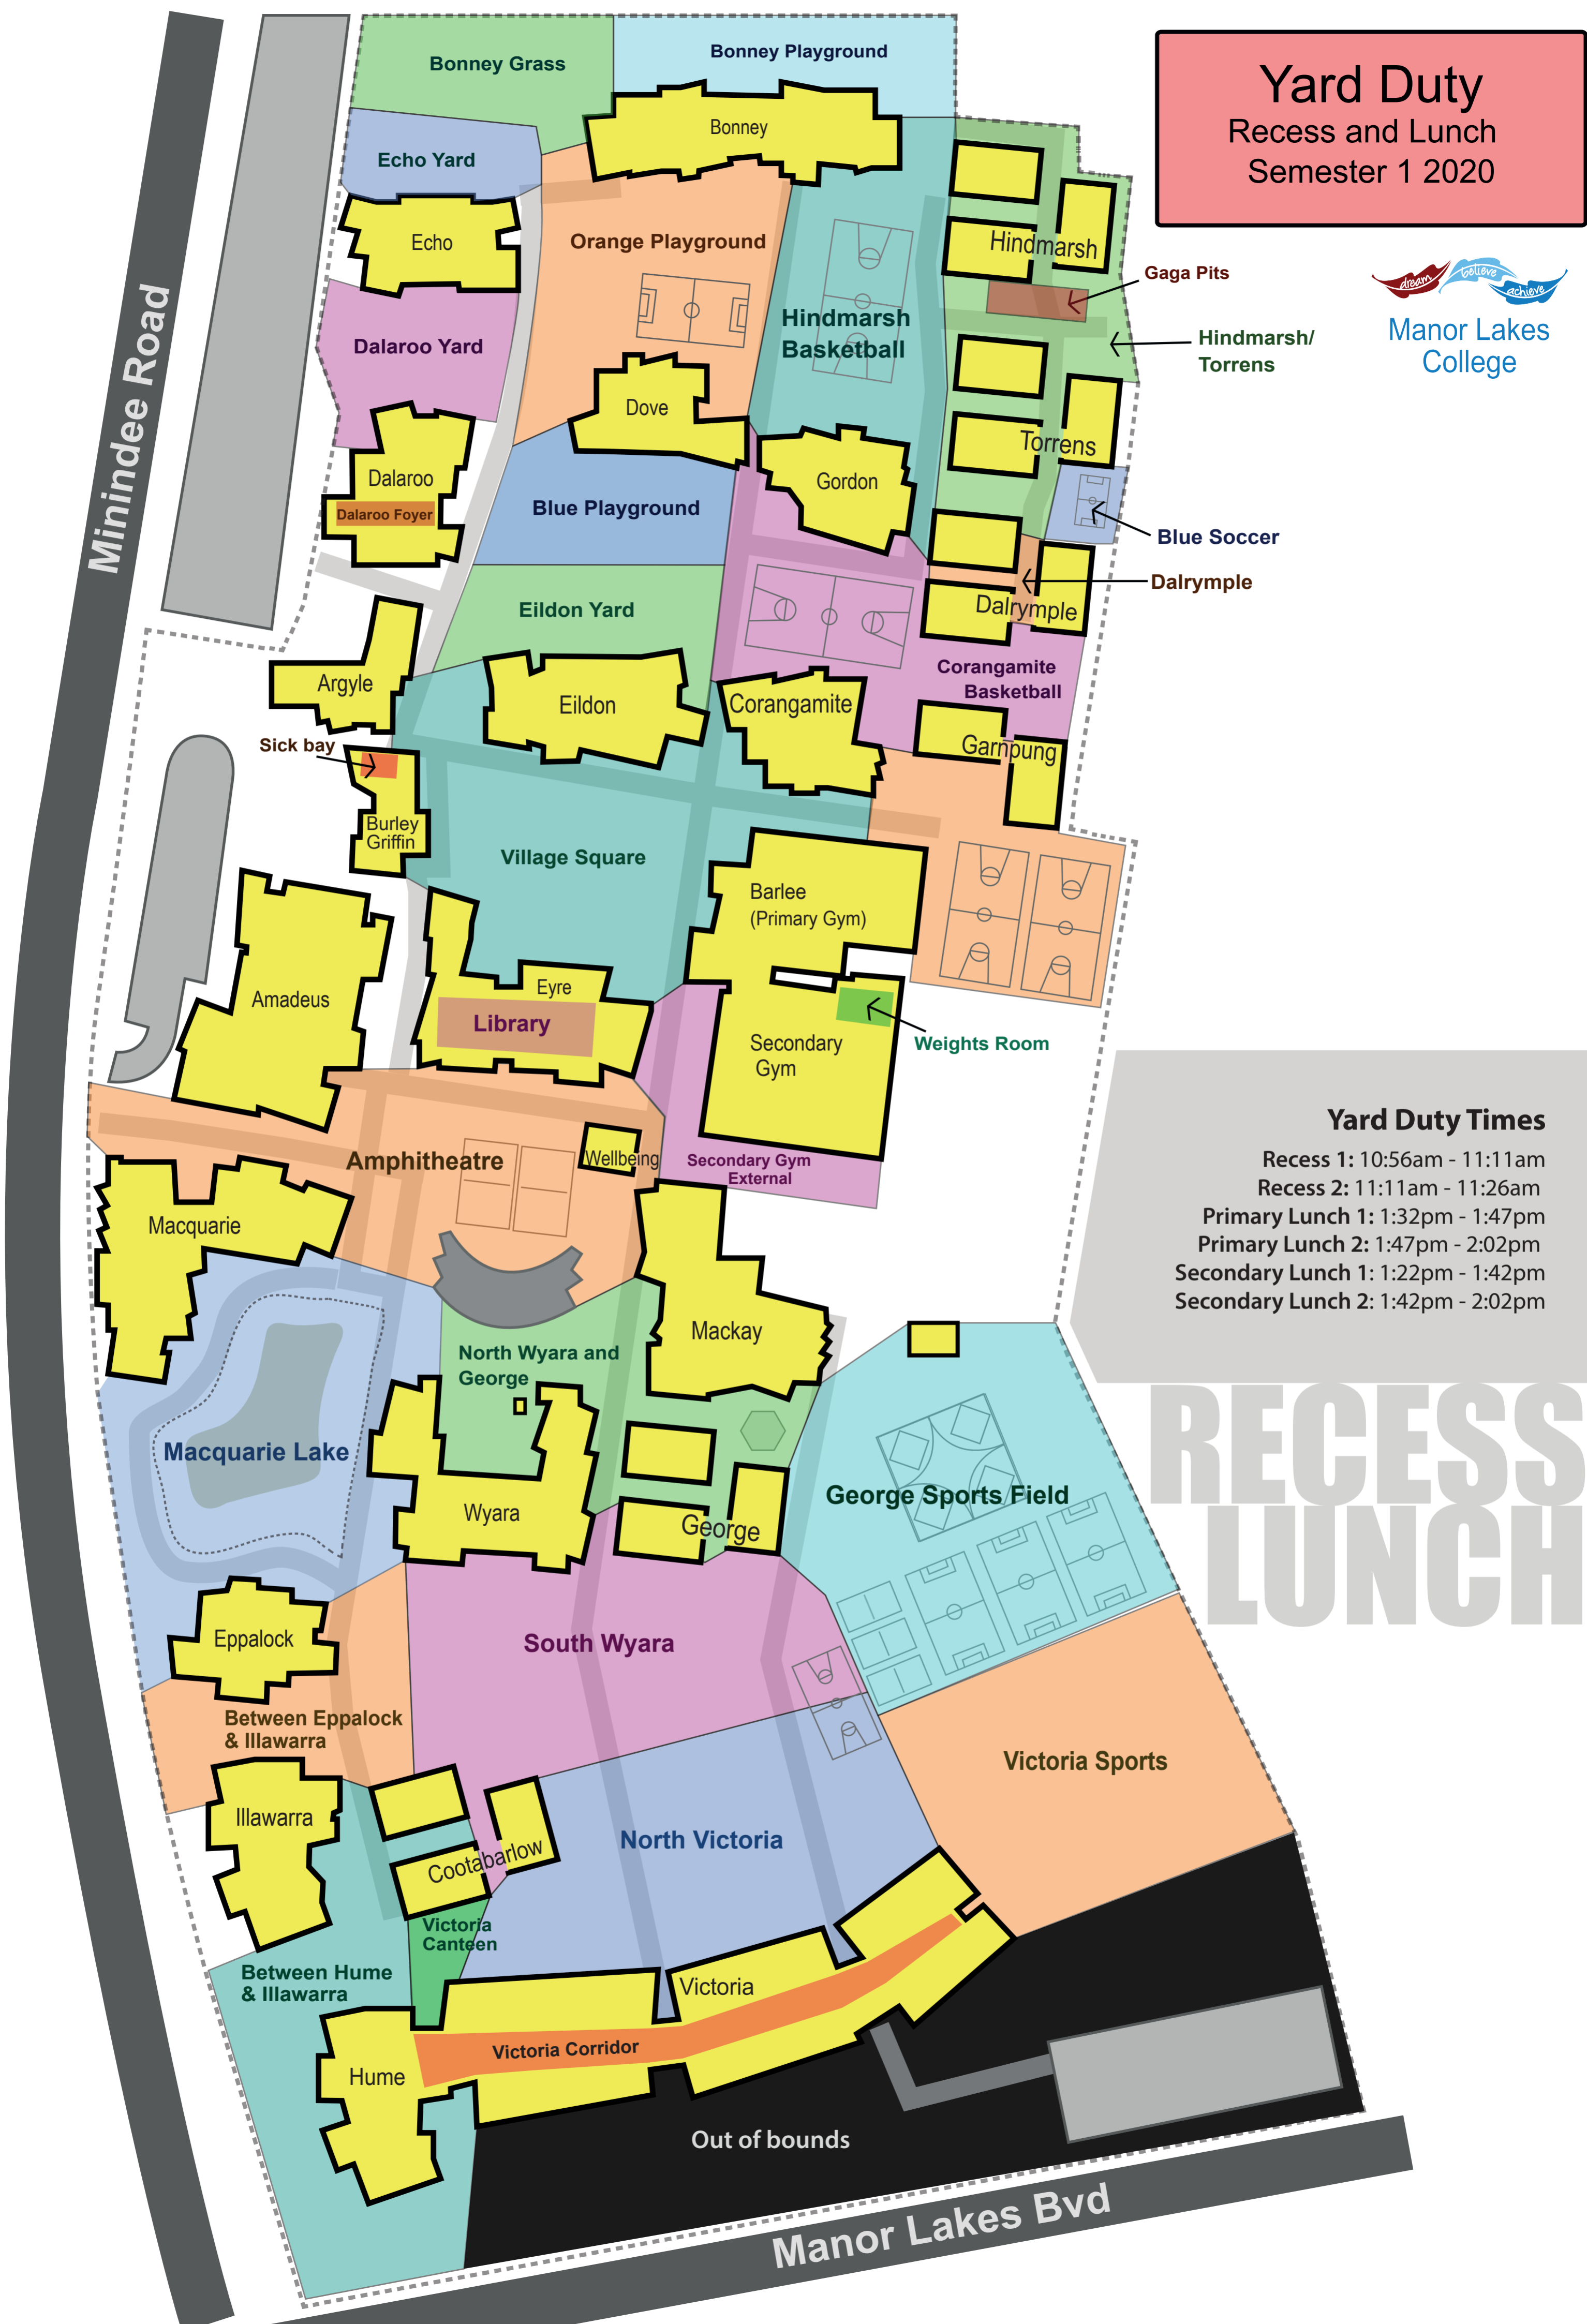

Yard Duty

Recess and Lunch
Semester 1 2020

RECESS
LUNCH

Minindee Road

Manor Lakes Bvd

Out of bounds

- Gaga Pits
- Hindmarsh/Torrens
- Blue Soccer
- Dalrymple
- Weights Room

Sick bay

Burley Griffin

Wellbeing

Macquarie Lake

George Sports Field

Victoria Sports

Victoria Canteen

Victoria Corridor